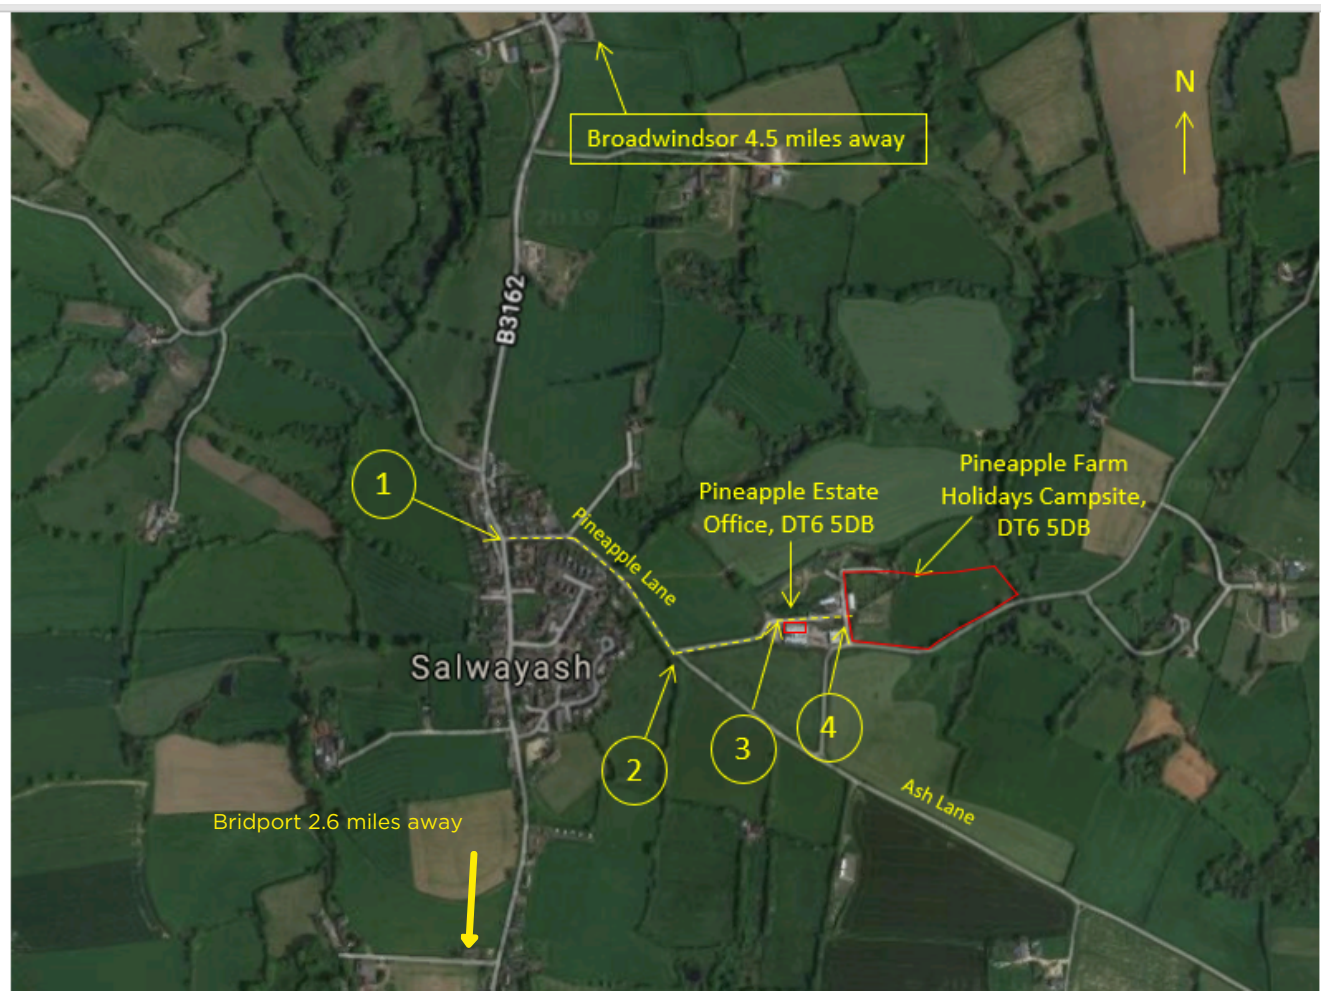

# DIRECTIONS

To avoid exploring the Dorset country lanes, please follow these directions and not your SatNav!

What three words, to our Reception & Shop: Living. Cherish. Booklets.

01308 488280

Pineapple Farm Holidays  
Pineapple Lane  
Salway Ash  
Bridport  
DT6 5DB  
01308 488280  
www.pineappleestate.co.uk

PINEAPPLE ESTATE, PINEAPPLE LANE, BRIDPORT, DORSET DT6 5DB

Business Park | Self Storage | Farm | Campsite | Shop

WWW.PINEAPPLEESTATE.CO.UK

1) After reaching the village of Salway Ash, look for the Pineapple sign. From Bridport, turn right and from Broadwindsor, turn left into Pineapple Lane.

2) After approx. ¼ mile along this lane you will see a sign for Pineapple Estate. Turn left and proceed down the drive.

3) The Reception & Shop is your first building on your right. With green umbrellas opposite.

4) To find the campsite, continue driving past the reception. Take the left, down the hill. At the bottom of the hill, cross the track - the campsite will be straight ahead of you. Your name and pitch number will be on the notice board.