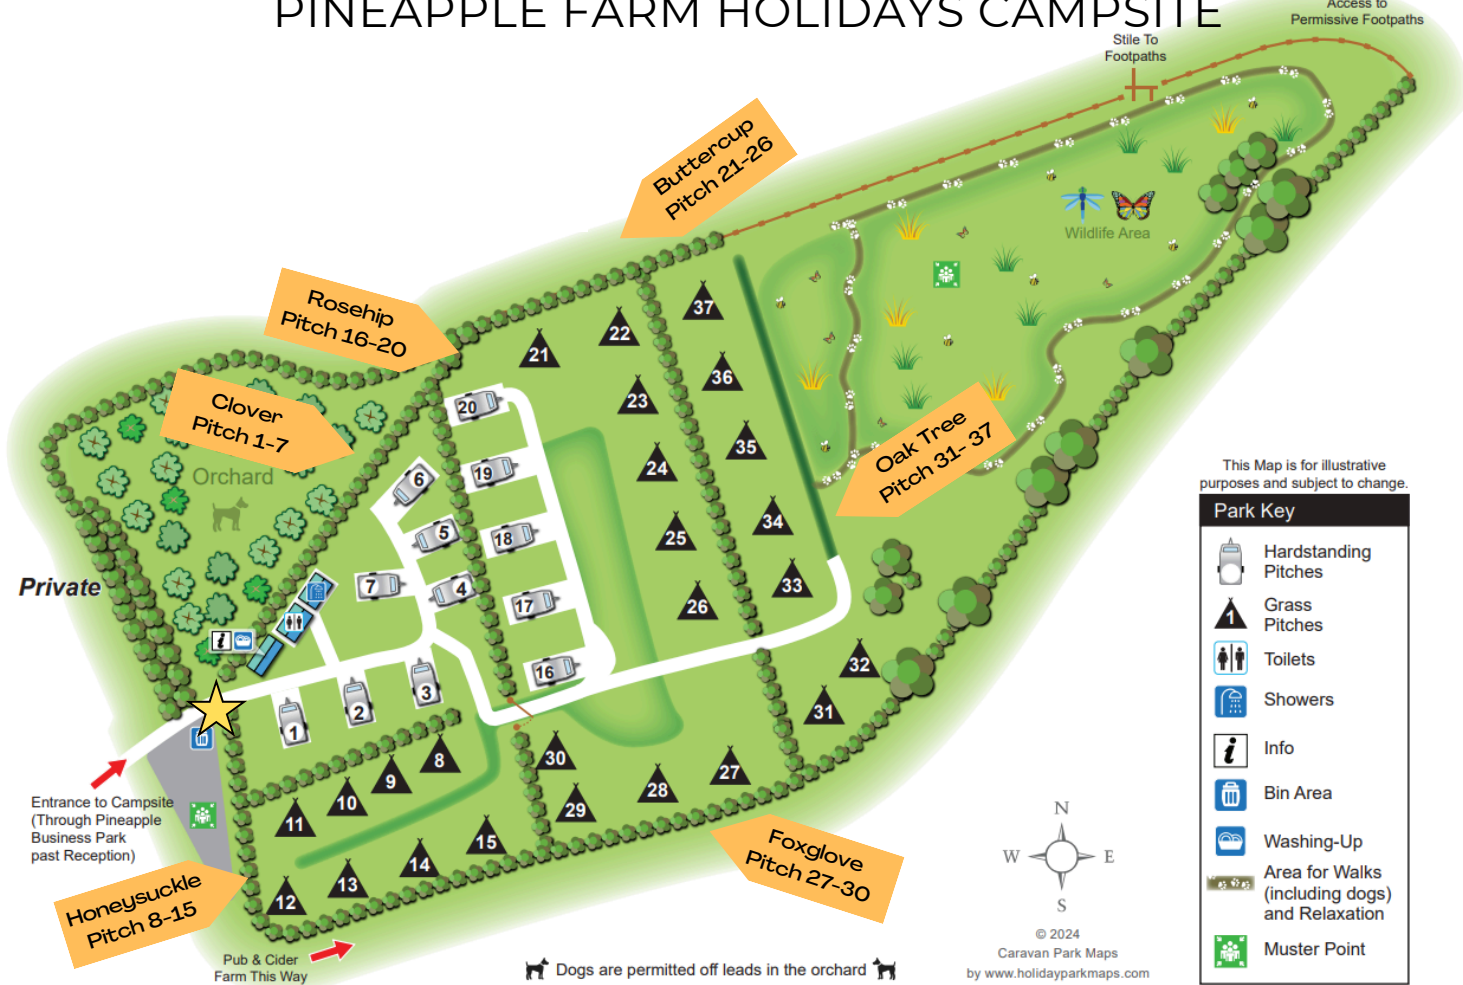

What three words, to our Reception & Shop: Living. Cherish. Booklets.

APPROACH TO PINEAPPLE ESTATE:

PINEAPPLE ESTATE:

PINEAPPLE FARM HOLIDAYS CAMPSITE

PINEAPPLE ESTATE, PINEAPPLE LANE, BRIDPORT, DORSET DT6 5DB

Business Park | Self Storage | Farm | Campsite | Shop

WWW.PINEAPPLEESTATE.CO.UK

Numbered points refer to corresponding points on approach map

1

After reaching the village of Salway Ash, look for the Pineapple sign. From Bridport, turn right and from Broadwindsor, turn left into Pineapple Lane.

Reception & Shop marked on the above maps with a circle

3

The Reception & Shop is the first building on your right. With green umbrellas opposite. Campsite guests please check in here. If you check in after opening hours, please proceed to step 4.

Campsite marked on the above maps with a star

2

After approx. ¼ mile along this lane you will see a sign for Pineapple Estate. Turn left and proceed down the drive.

4

To find the campsite, continue driving past the reception & down the hill. At the bottom of the hill, cross the track - the campsite will be straight ahead of you. Your name and pitch number will be on the notice board.