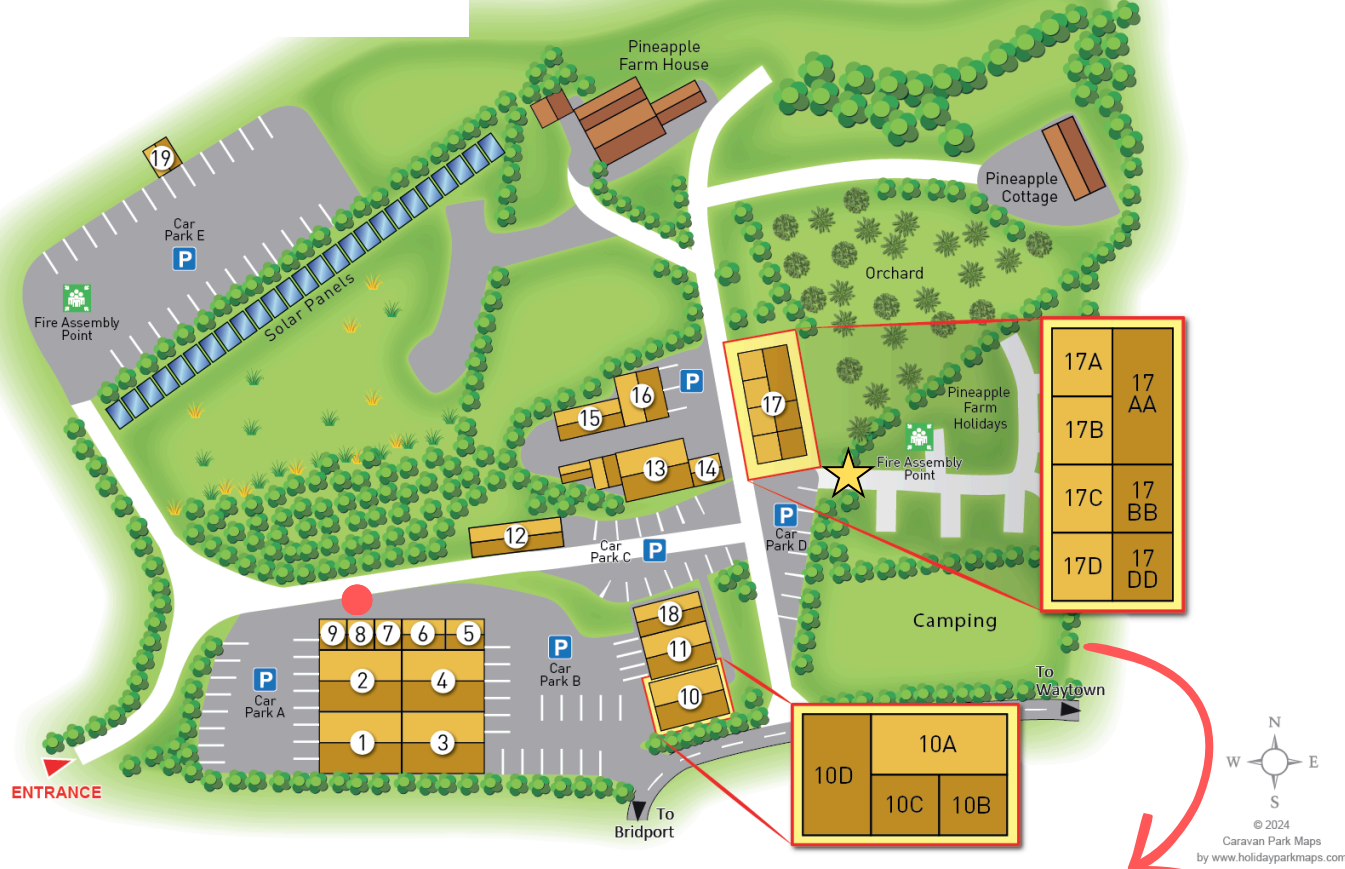

What three words, to our Reception & Shop: Living. Cherish. Booklets.

APPROACH TO PINEAPPLE ESTATE:

PINEAPPLE ESTATE:

PINEAPPLE FARM HOLIDAYS CAMPSITE

PINEAPPLE ESTATE, PINEAPPLE LANE, BRIDPORT, DORSET DT6 5DB

Business Park | Self Storage | Farm | Campsite | Shop

WWW.PINEAPPLEESTATE.CO.UK

Numbered points refer to corresponding points on approach map

1

After reaching the village of Salway Ash, look for the Pineapple sign. From Bridport, turn right and from Broadwindsor, turn left into Pineapple Lane.

Reception & Shop marked on the above maps with a circle

3

The Reception & Shop is the first building on your right. With green umbrellas opposite. Campsite guests please check in here. If you check in after opening hours, please proceed to step 4.

Campsite marked on the above maps with a star

2

After approx. ¼ mile along this lane you will see a sign for Pineapple Estate. Turn left and proceed down the drive.

4

To find the campsite, continue driving past the reception & down the hill. At the bottom of the hill, cross the track - the campsite will be straight ahead of you. Your name and pitch number will be on the notice board.